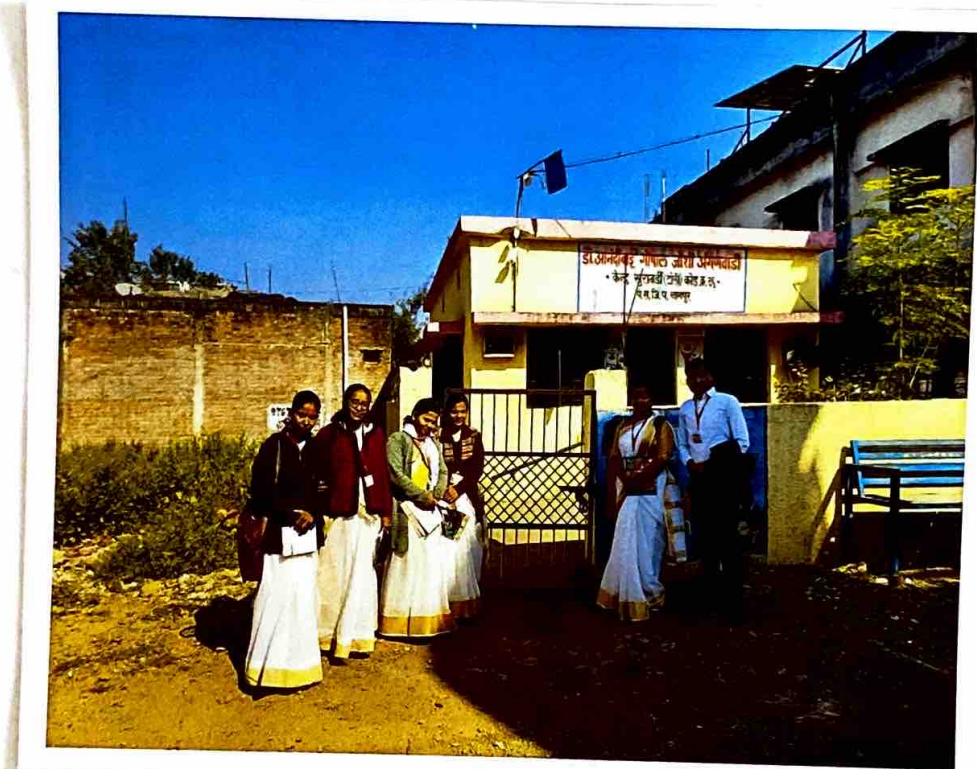

SHEELADEVI COLLEGE OF EDUCATION WADI, NAGAPUR

Grop work - Presentation

SM
Principal

Sheeladevi College of Education
Wadi, Nagpur-440023.