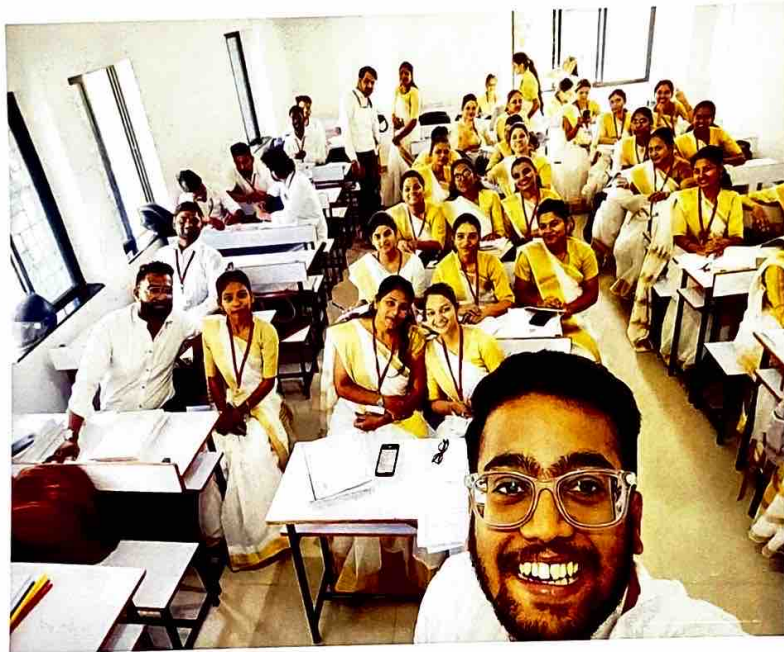

SHEELADEVI COLLEGE OF EDUCATION WADI, NAGAPUR

Seminar Presentation – Group Work

SN
Principal
Sheeladevi College of Education
Wadi, Nagpur-440023.