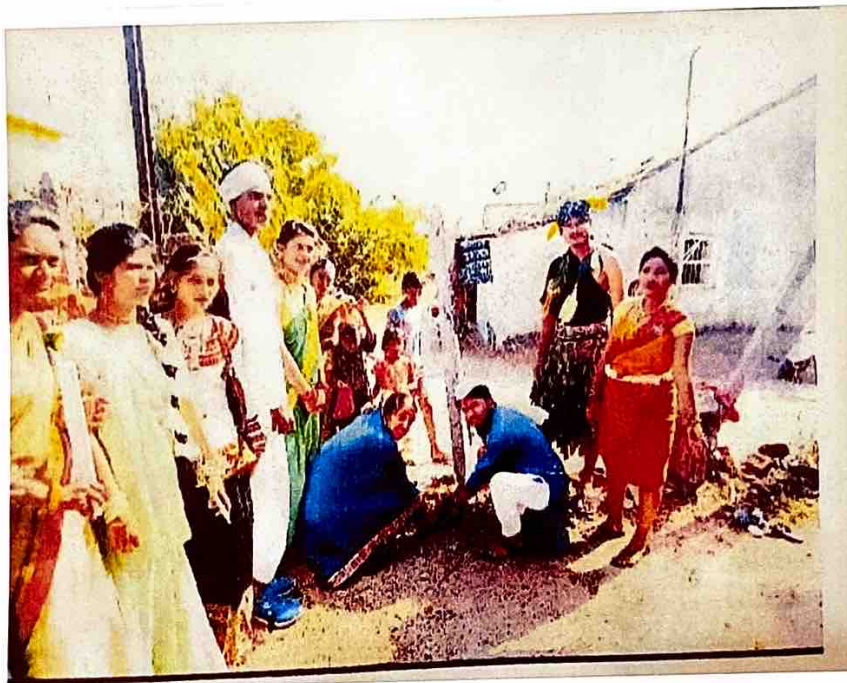

SHEELADEVI COLLEGE OF EDUCATION WADI, NAGAPUR

Gallery Walk on EVS

Principal
Sheeladevi College of Education WADI,
Wadi, Nagpur-440022