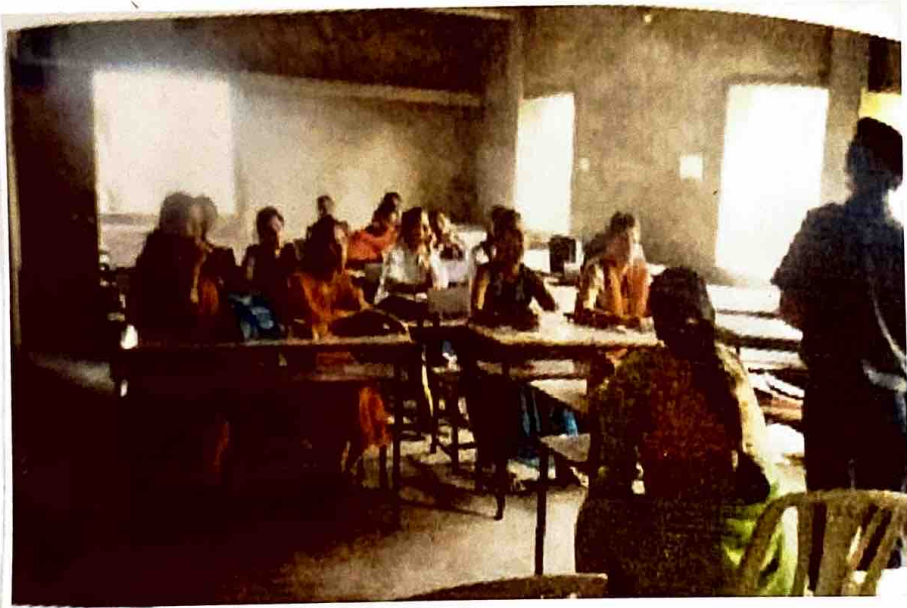

**SHEELADEVI COLLEGE OF EDUCATION
WADI NAGPUR**

SCOUTE AND GUIDE ACTIVITY

Boffw
Principal
Sheeladevi College of Education
Wadi, Nagpur-440023.