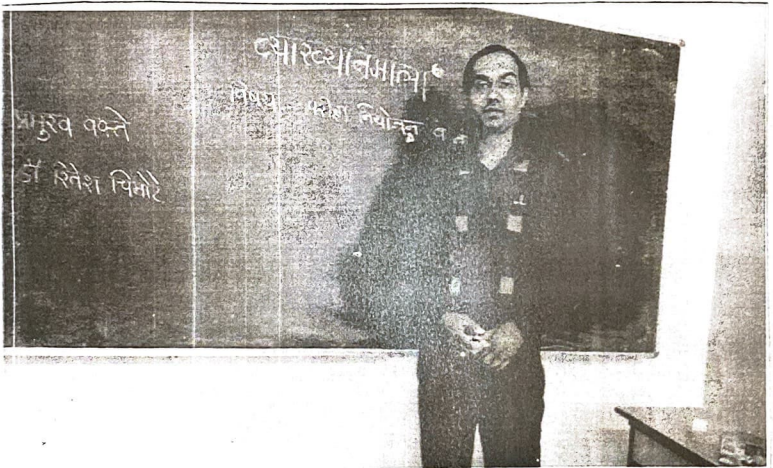

## GUEST LECTURE

TOPIC	TIME MANAGEMENT AND PLANNING FOR EXAM
GUEST	DR. RITESH CHIMOTE ASSISTANT PROFESSOR SUYASH SHIKSHAN MAHAVIDYALYA, NAGPUR
DATE	02/03/2021

*Ritesh Chimote*  
Principal

Sheeladevi College of Education  
Wadi, Nagpur-440023.