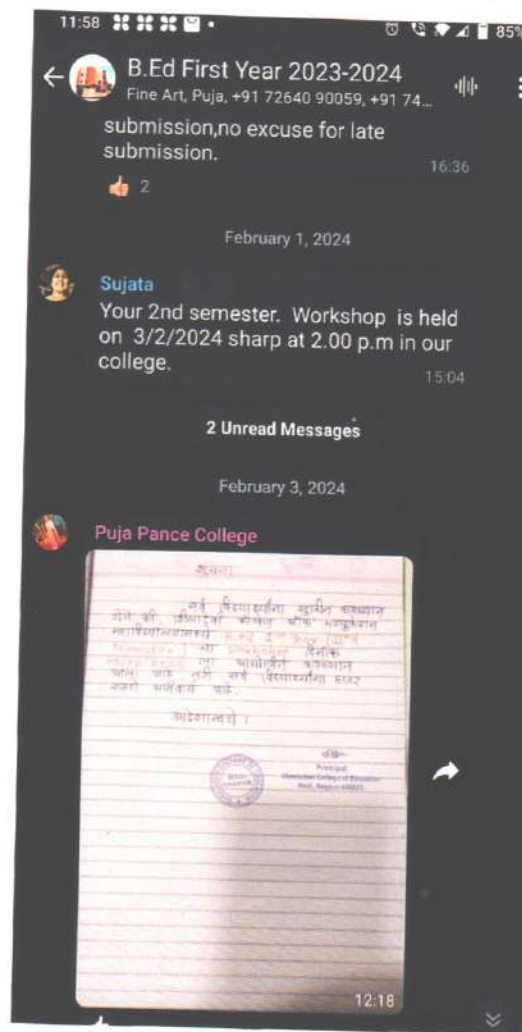

SHEELADEVI COLLEGE OF EDUCATION WADI, NAGPUR

WHATS APP GROUP 2023-2024

Principal
Principal
Sheeladevi College of Education
Wadi, Nagpur-440023.