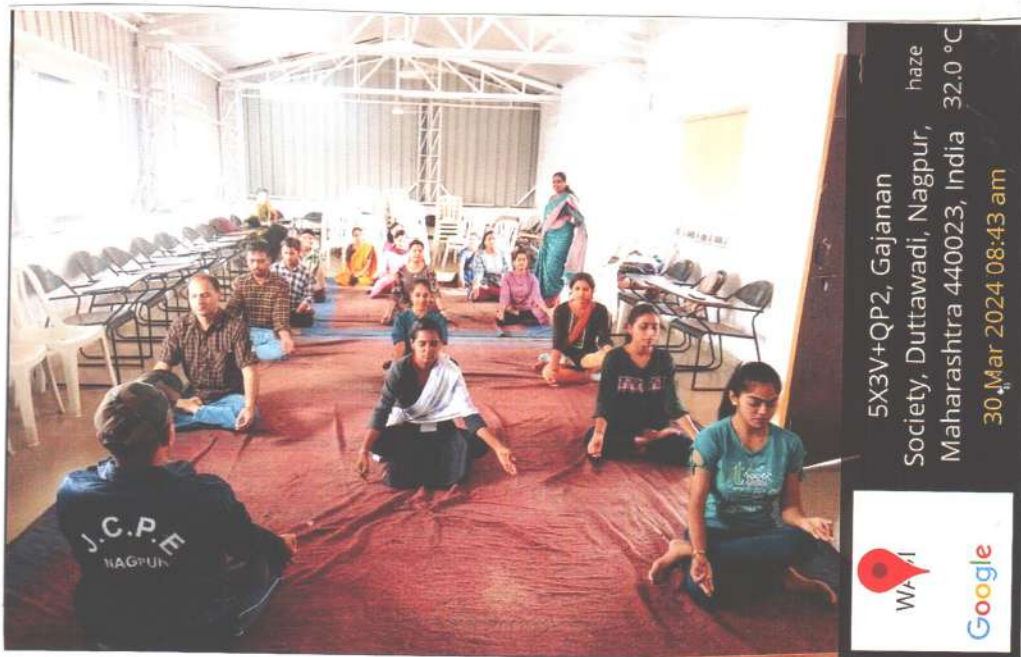

SHEELADEVI COLLEGE OF EDUCATION WADI, NAGAPUR

2023 -2024

Yoga Day

B.S.M.
Principal
Sheeladevi College of Education
Wadi, Nagpur-440023.