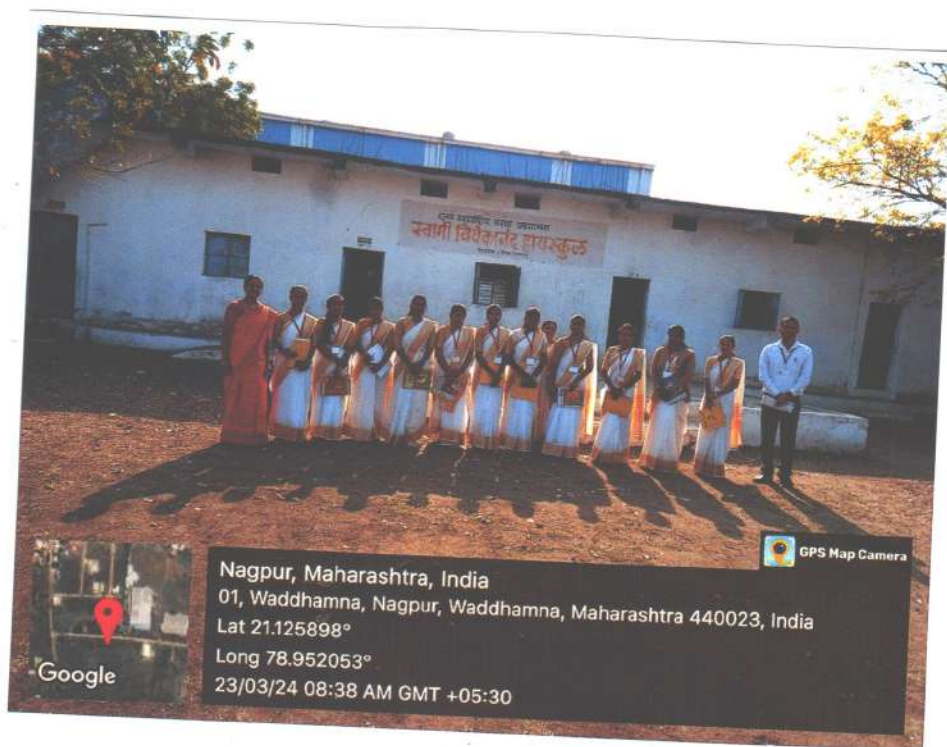

2023- 2024

Sr. No.	Programme Name
1.	Tree plantation <ul style="list-style-type: none">• Rukminibai Dhawad School• Swami Viveknand School• V.L. Convent• Nagalwadi Village
2.	Independence Day
3.	Field visit - Nagalwadi
4.	Community Visit - Shraddanand Anathalay
5.	Republic Day
6.	Yoga Day
7.	International Women's Day
8.	Teacher's Day
9.	Constitutional Day
10.	School visit
11.	Librarian Day
12.	Vachan Prerna day
13.	Scout & guide
14.	Case study

SHEELADEVI COLLEGE OF EDUCATION WADI , NAGAPUR

2023 -2024

School visit

Principal
Sheeladevi College of Education
Wadi, Nagpur-440023.

SHEELADEVI COLLEGE OF EDUCATION WADI , NAGAPUR

2023 -2024

School visit

Principal
Sheeladevi College of Education
Wadi, Nagpur-440023.