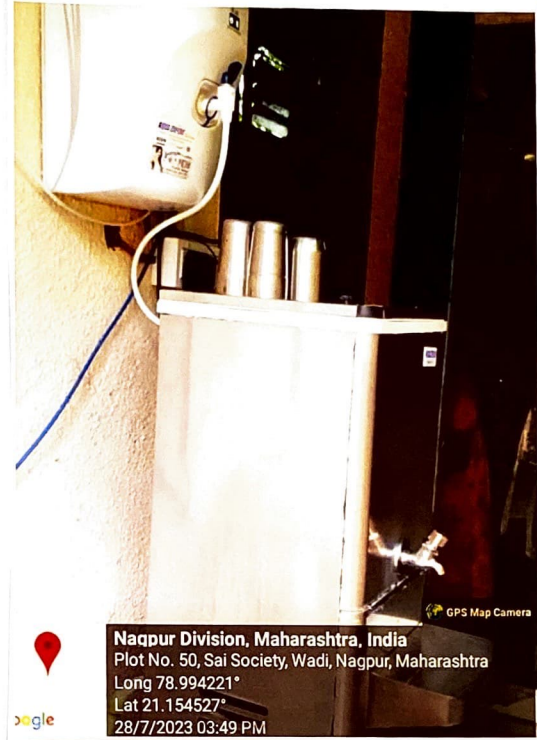

SHEELADEVI COLLEGE OF EDUCATION WADI NAGPUR

SAFE DRINKING WATER

Principal
Sheeladevi College of Education
Wadi, Nagpur-440023.