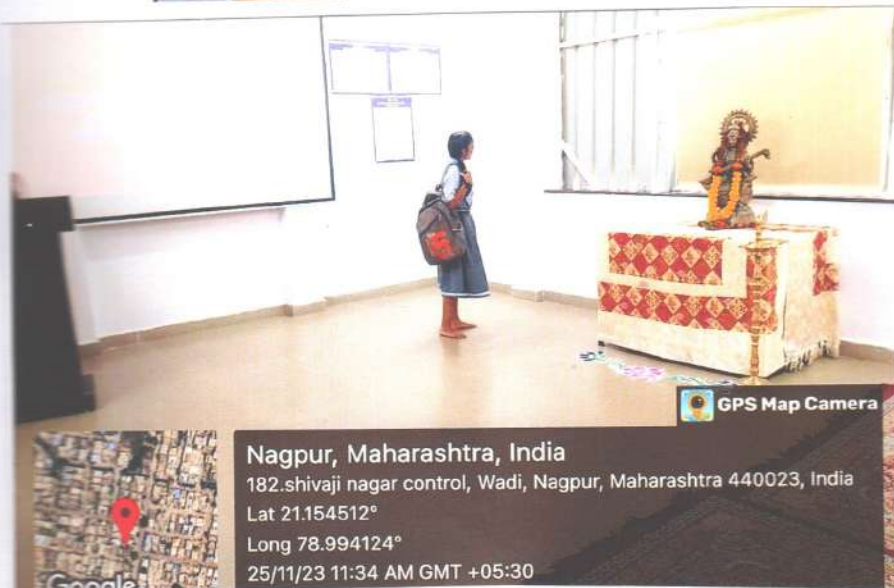

SHEELADEVI COLLEGE OF EDUCATION

WADI, NAGPUR

ROLE -PLAY

Principal
Sheeladevi College of Education
Wadi, Nagpur-440023.