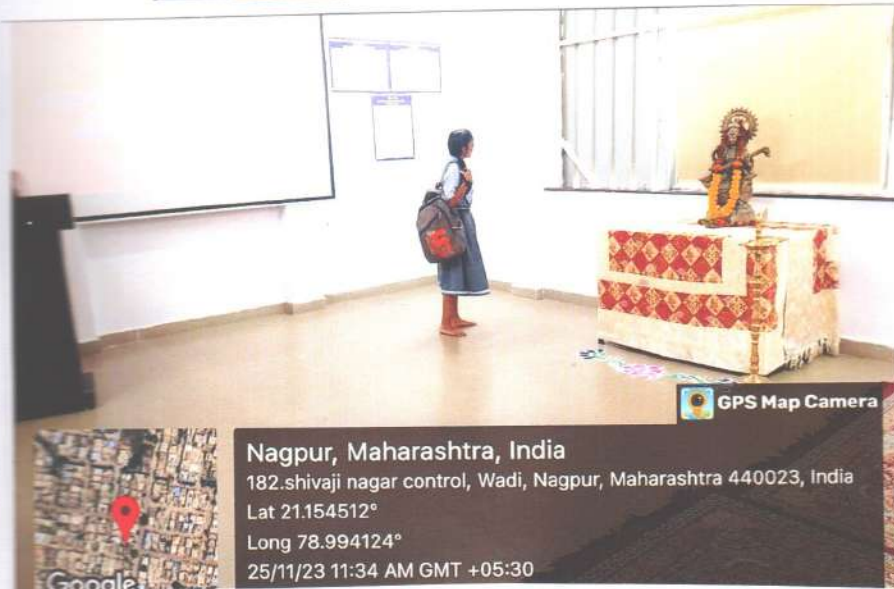

WADI, NAGPUR

ROLE -PLAY

Principal
Sheeladevi College of Education
Wadi, Nagpur-440023.

SHEELADEVI COLLEGE OF EDUCATION

WADI, NAGPUR

Nagpur, Maharashtra, India
182.shivaji nagar control, Wadi, Nagpur, Maharashtra 440023, India
Lat 21.154512°
Long 78.994124°
25/11/23 11:34 AM GMT +05:30